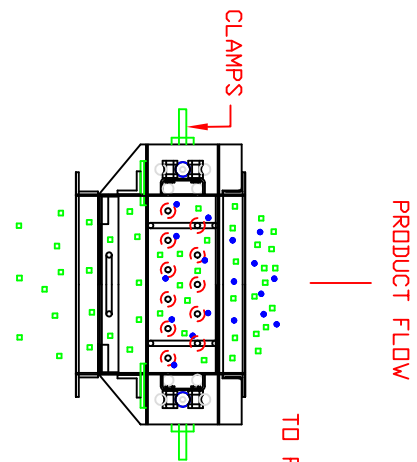

CAUTION STRONG MAGNET

EZ-CLEAN DRAWER MAGNET

ALL INFORMATION DISCLOSED BY THIS DOCUMENT IS CONSIDERED CONFIDENTIAL AND PROPRIETARY BY PURITAN MAGNETICS, INC. ALL DESIGN, MANUFACTURE, USE, REPRODUCTION & SALE RIGHTS ARE RESERVED BY PURITAN MAGNETICS, INC.

DES BR:	CH	DET BR:	CH			900 S. GLASPIE RD. DXF DRD MI 48371
SHEET:	1 OF 1	TITLE:	EZ-CLEAN DRAWER MAGNET			
DATE:	1/27/09	SCALE:	NTS	OPER NO:	OPERATION