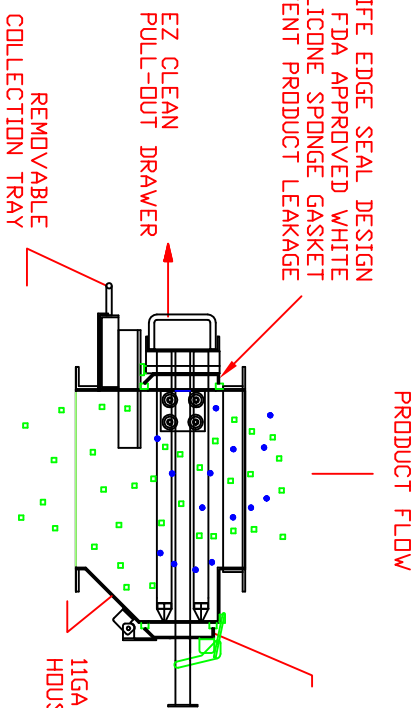

CAUTION STRONG MAGNET

EZ-CLEAN DRAWER MAGNET

ALL INFORMATION DISCLOSED BY THIS DOCUMENT IS CONSIDERED CONFIDENTIAL AND PROPRIETARY BY PURITAN MAGNETICS, INC. ALL DESIGN, MANUFACTURE, USE, REPRODUCTION & SALE RIGHTS ARE RESERVED BY PURITAN MAGNETICS, INC.

DES BR:	CH	DET BR:	CH			900 S. GLASPIE RD. DXF DRD MI 48371
SHEET:	1 OF 1	TITLE:	EZ-CLEAN DRAWER MAGNET			
DATE:	1/27/09	SCALE:	NTS	OPER NO:	OPERATION