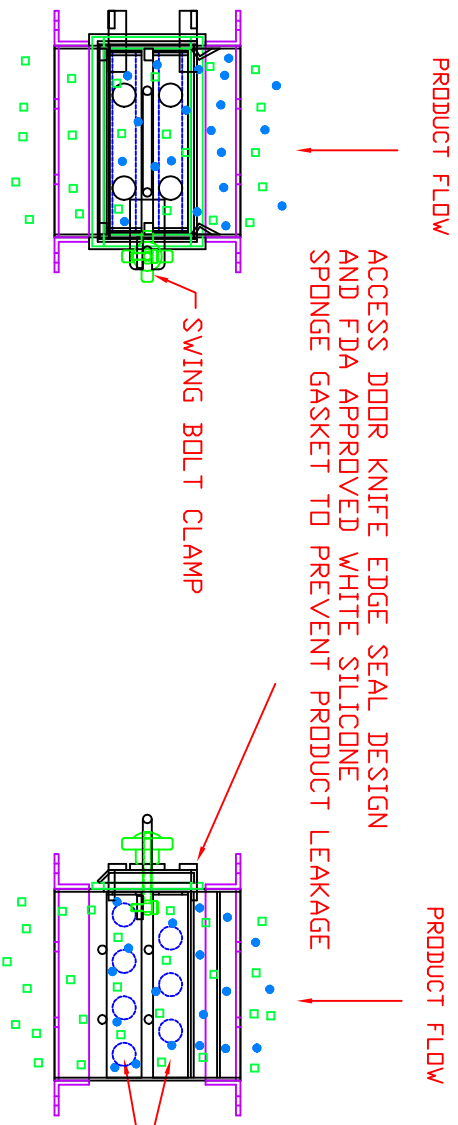

# CAUTION STRONG MAGNET

## MANUAL CLEAN DRAWER MAGNET

UNCLAMP AND SWING DOOR OPEN

REMOVE GRATES AND WIPE CLEAN OF FERROUS CONTAMINANTS

CUSTOMER PRODUCT

FERROUS CONTAMINANT

ALL INFORMATION DISCLOSED BY THIS DOCUMENT IS CONSIDERED CONFIDENTIAL AND PROPRIETARY BY PURITAN MAGNETICS, INC. ALL DESIGN, MANUFACTURE, USE, REPRODUCTION & SALE RIGHTS ARE RESERVED BY PURITAN MAGNETICS, INC.

DES. BY:	CH	EXT. BY:	CH
SIZE:	1 OF 1	SCALE:	MKS
DATE:	1/27/09	TITLE:	MANUAL CLEAN DRAWER MAGNET
		900 S. GLASPIE RD. OXFORD MI 48371	
			DRW. NO.
			OPERATION