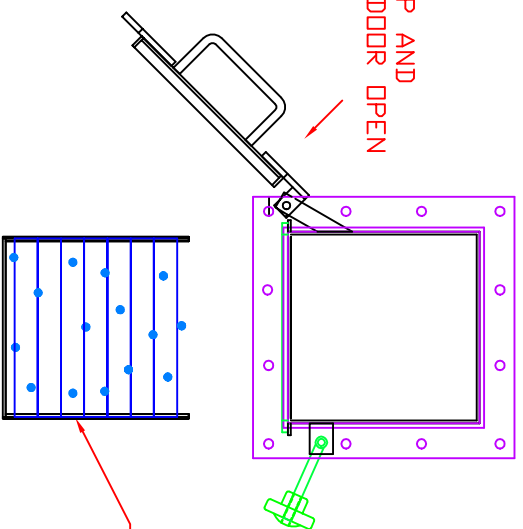

UNCLAMP AND SWING DOOR OPEN