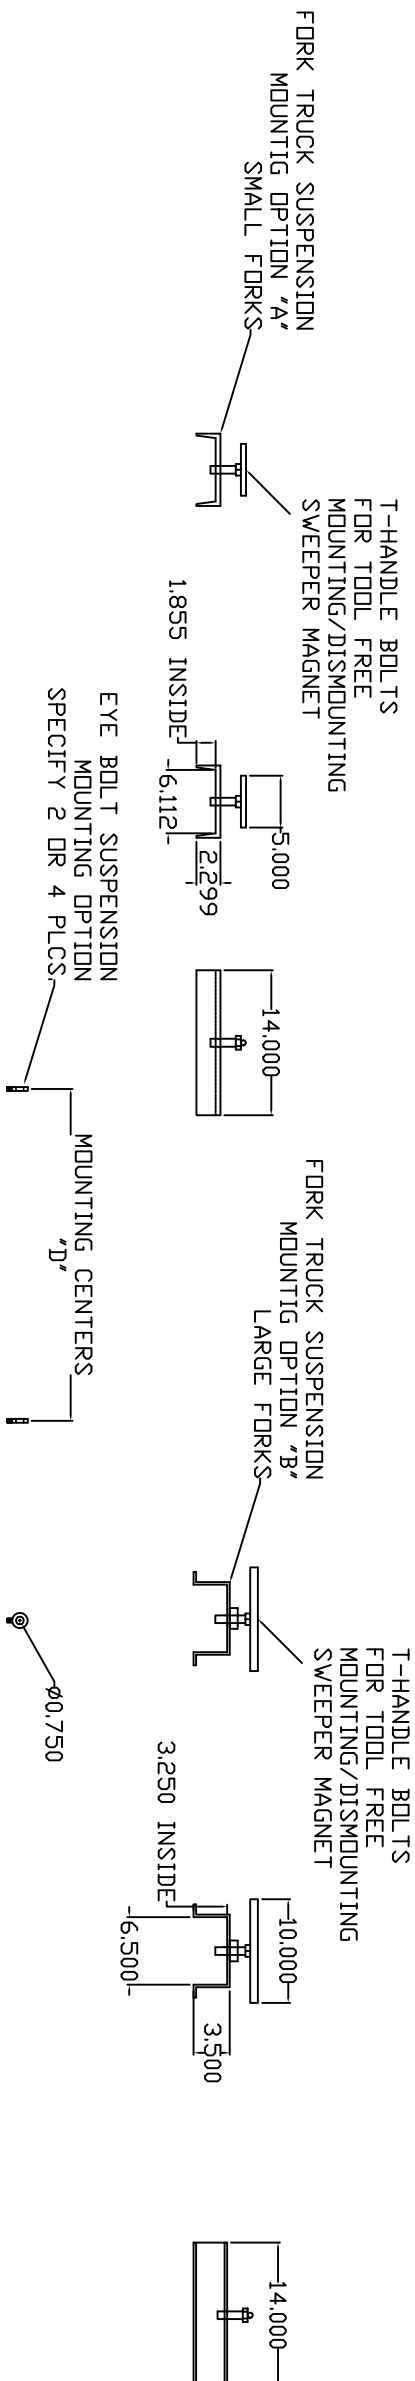

CSMDPQWR SERIES FLOOR SWEEPER

MODEL NO.	A	B	C	D
CSMD48PDWR	48"	53.25"	58.5"	32"
CSMD60PDWR	60"	65.25"	70.5"	32"
CSMD72PDWR	72"	77.25"	82.5"	32"
CSMD84PDWR	84"	89.25"	94.5"	32"

Puritan Magnetics
 900 S. GLASPIE ST.
 OXFORD, MI, 48371
 Ph: 248-628-3808
 Fax: 248-628-3844
 www.puritanmagnetics.com
 magnet@puritanmagnetics.com