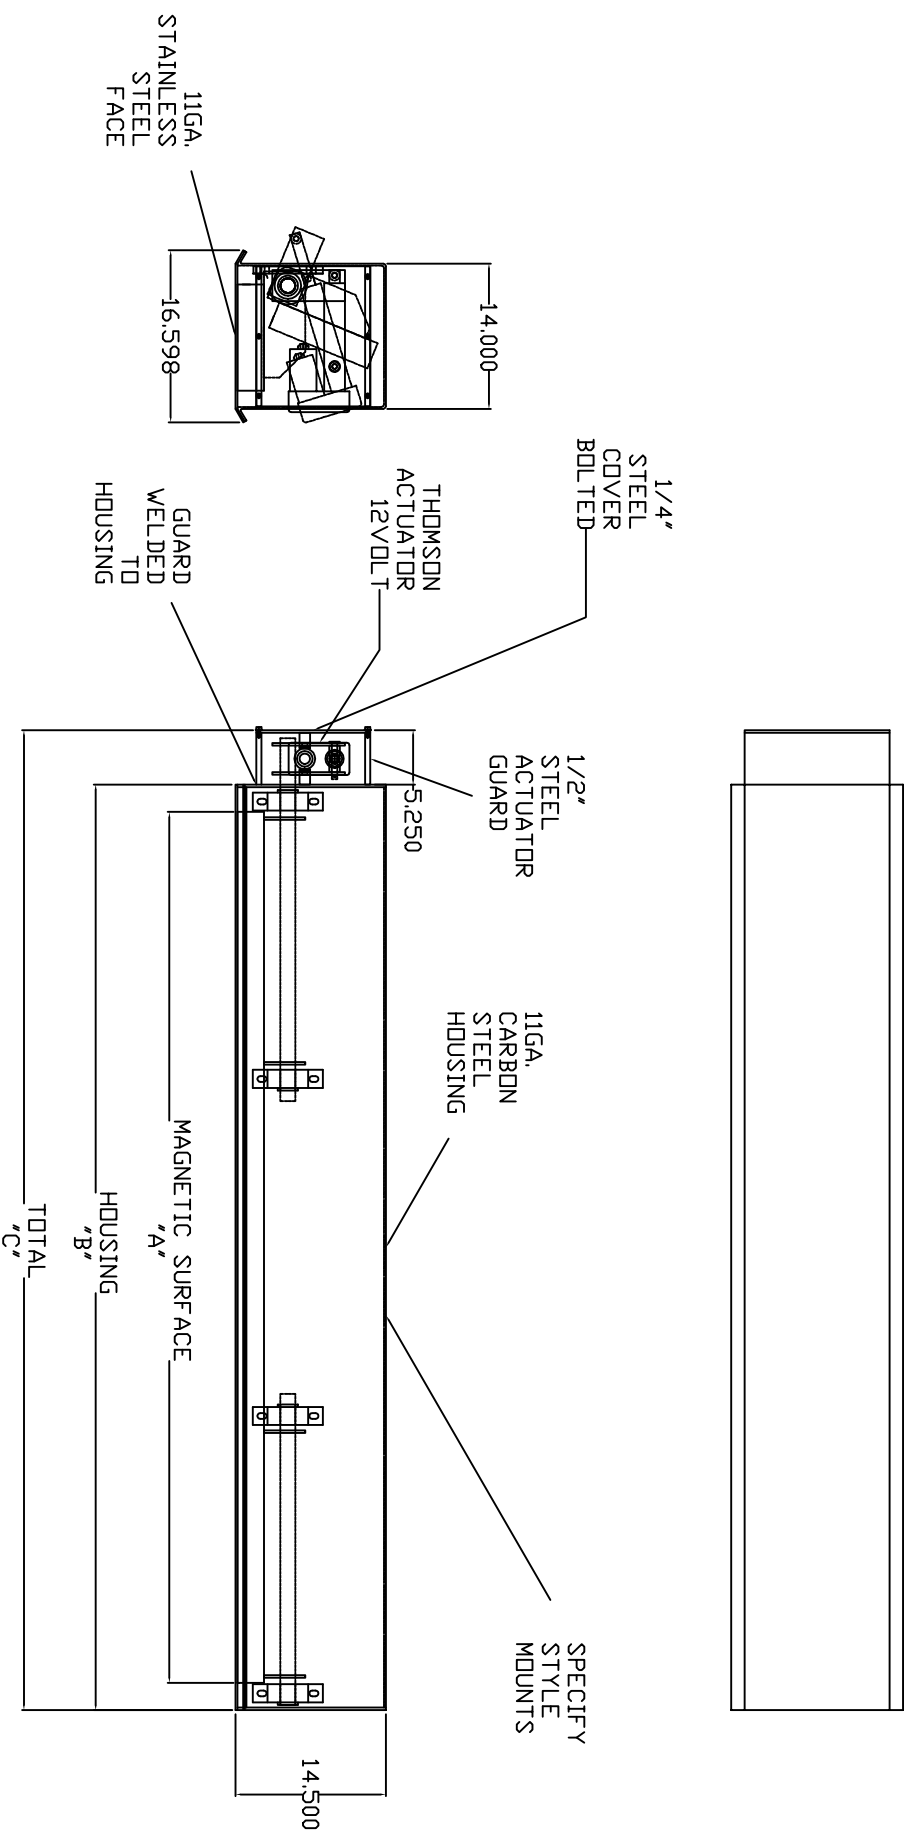

CSMDPQWR SERIES FLOOR SWEEPER

MODEL NO.	A	B	C	D
CSMD48PDWR	48"	53.25"	58.5"	32"
CSMD60PDWR	60"	65.25"	70.5"	32"
CSMD72PDWR	72"	77.25"	82.5"	32"
CSMD84PDWR	84"	89.25"	94.5"	32"

Puritan Magnetics
 900 S. GLASPIE ST.
 OXFORD, MI, 48371
 Ph: 248-628-3808
 Fax: 248-628-3844
 www.puritanmagnetics.com
 magnet@puritanmagnetics.com