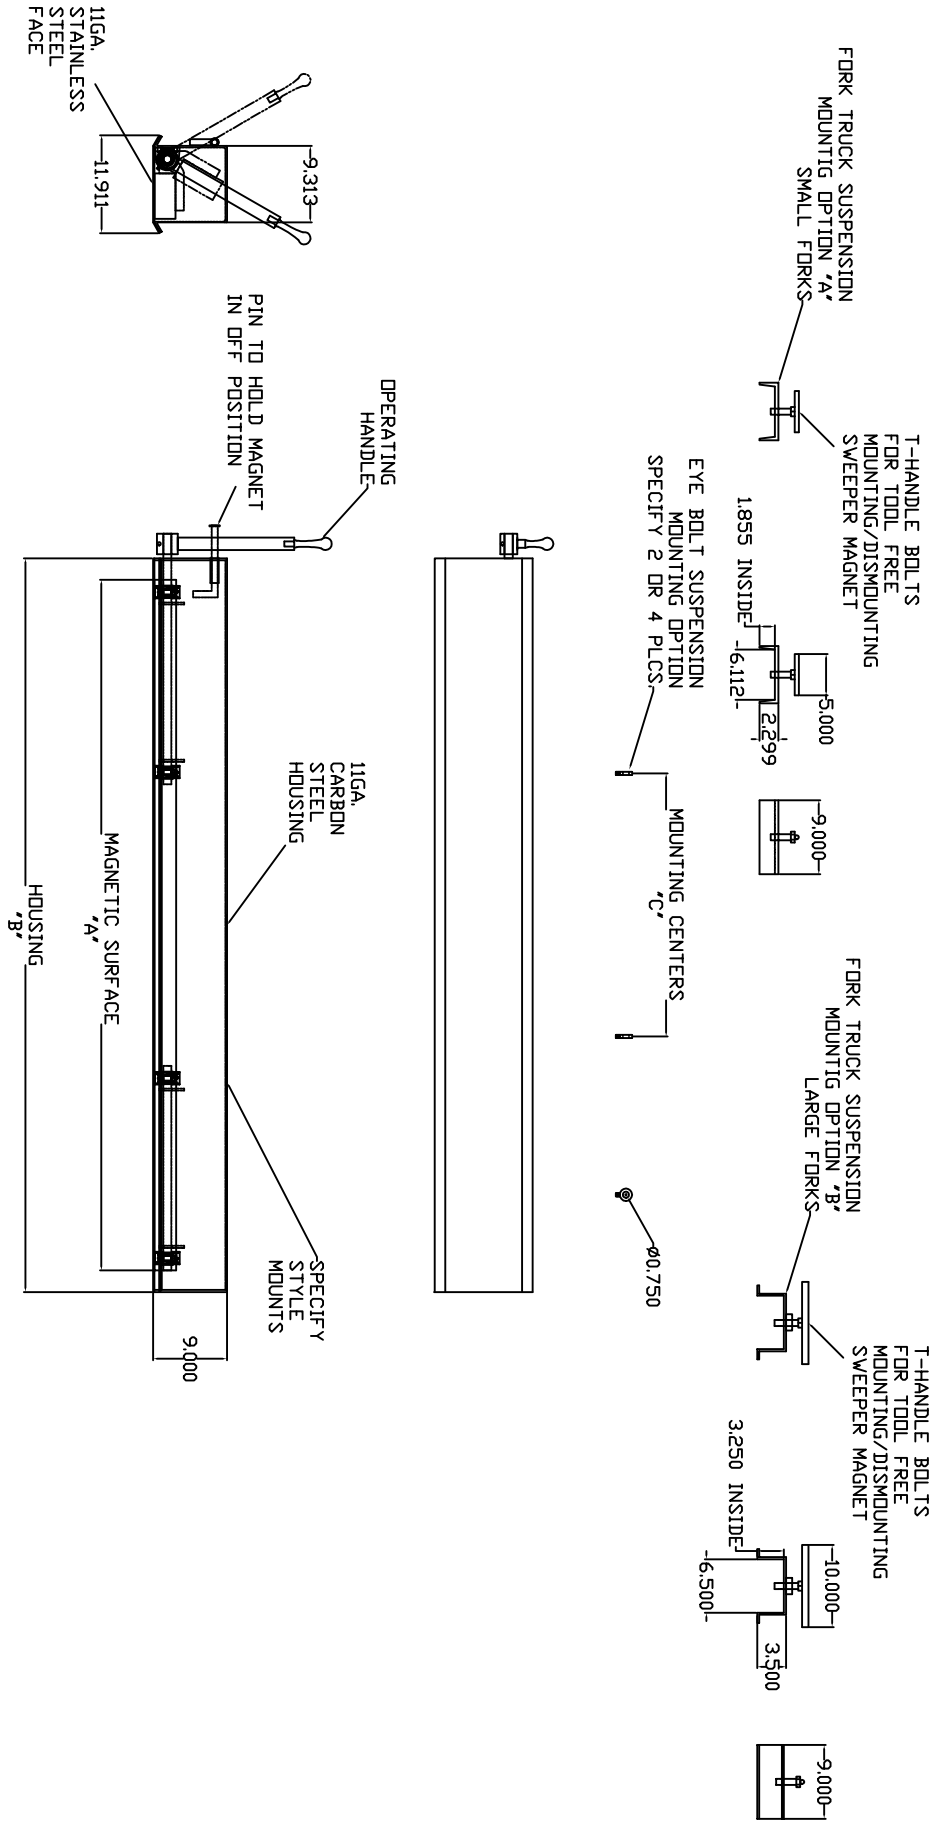

CSMDEZ SERIES FLOOR SWEEPER

| MODEL NO. | A | B | C |
|-----------|-----|--------|-----|
| CSMD48EZ | 48" | 53.25" | 32" |
| CSMD60EZ | 60" | 65.25" | 32" |
| CSMD72EZ | 72" | 77.25" | 32" |
| CSMD84EZ | 84" | 89.25" | 32" |