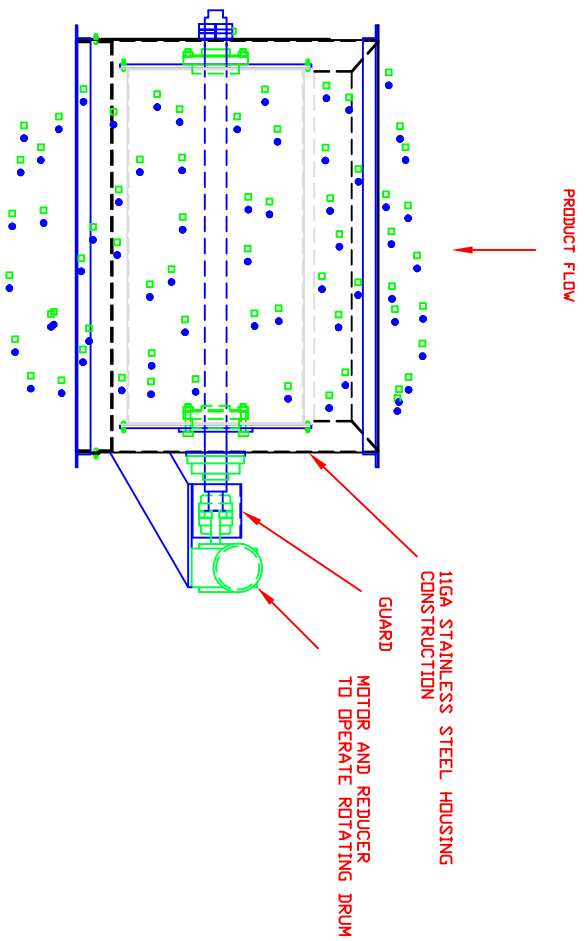

CAUTION STRONG MAGNET DRUM AND HOUSING

ALL INFORMATION CONTAINED BY THIS REPORT IS CONFIDENTIAL AND UNCLASSIFIED EXCEPT WHERE SHOWN OTHERWISE. THIS INFORMATION IS THE PROPERTY OF PARTRON MAGNETICS, INC. ALL RIGHTS, MANUFACTURE, BY PARTRON MAGNETICS, INC. RIGHTS ARE RESERVED.

900 S. GASPÉ RD.
OXFORD, MI 48371

DATE	REV	DESCRIPTION
10/20/11	1	DRUM AND HOUSING
10/20/11	1	OPERATION