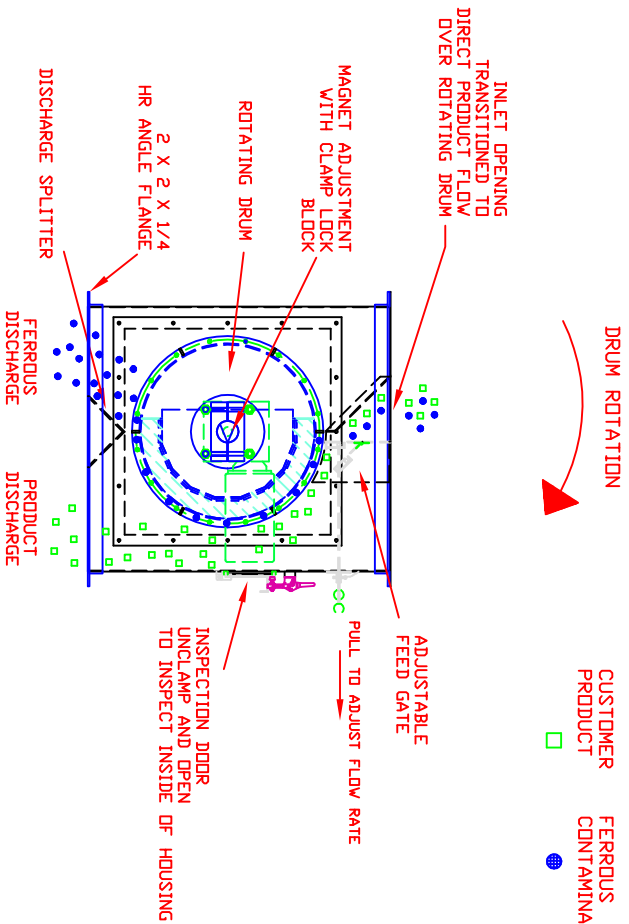

CAUTION STRONG MAGNET DRUM AND HOUSING

ALL INFORMATION CONTAINED BY THIS REPORT IS CONFIDENTIAL AND UNCLASSIFIED EXCEPT WHERE SHOWN OTHERWISE. THIS INFORMATION IS THE PROPERTY OF PARTRON MAGNETICS, INC. ALL RIGHTS, MANUFACTURE, BY PARTRON MAGNETICS, INC. RIGHTS ARE RESERVED.

900 S. GASPÉ RD.
OXFORD, MI 48371

DATE	REV	DESCRIPTION
10/20/11	1	DRUM AND HOUSING
10/20/11	1	OPERATION