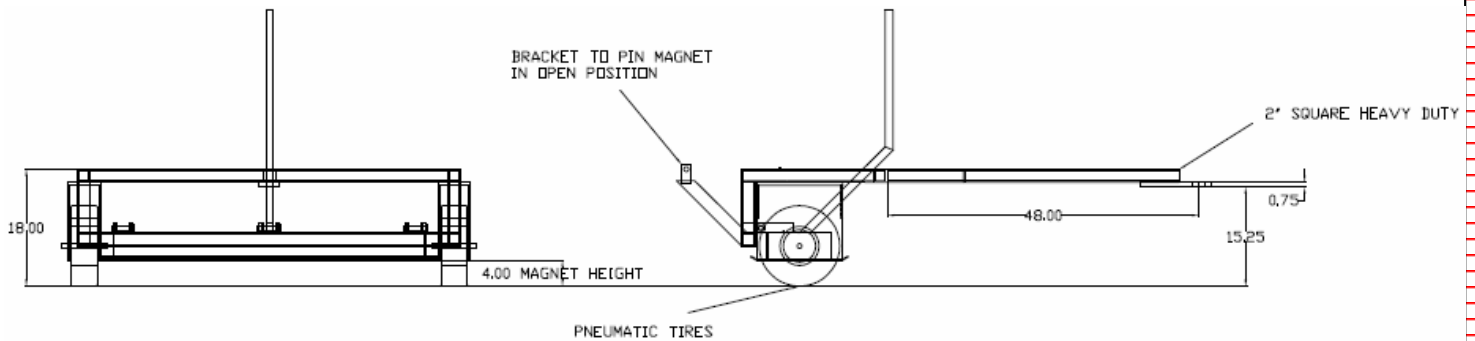

MODEL NO.	A	B	C
CHDRS36EZ	36"	47"	52"
CHDRS48EZ	48"	59"	64"
CHDRS60EZ	60"	71"	76"
CHDRS72EZ	72"	83"	88"

For technical assistance or to order

1-800-SUREMAG

900 S. Glaspie St.
Oxford, MI 48371
Ph: 248-628-3808
Fax: 248-628-3844

www.puritanmagnetics.com
Email: magnet@puritanmagnetics.com

Solutions to Your Magnetic Needs