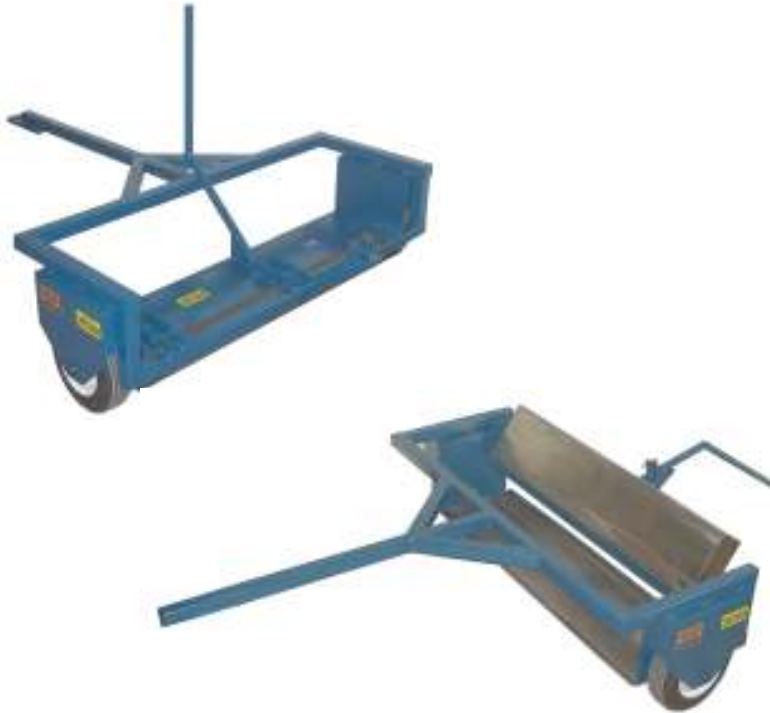

TOWABLE ROAD SWEEPERS

HEAVY DUTY TOWABLE ROAD SWEEPER

CHDRSEZ Heavy Duty Series

Towable Road Sweepers are used to remove debris from parking lots, streets, highways and other larger spaces. Complete with tow hook and pneumatic tires. EZ-CLEAN feature consists of pivoting and locking magnet for cleaning.

Suitable for 4"– 6" suspension.

Standard widths: 36", 48", 60", & 72"
Example Model No. CHDRS36EZ

FEATURES:

- Ceramic Permanent Magnet Material will not demagnetize
- Stainless steel enclosed magnet face
- Rugged all welded construction

SUGGESTED USES:

- Roads/Streets/Highways
- Parking Lots
- Driveways
- Runways
- Yards
- Racetracks
- Ramps
- Construction sites

MODEL NO.	A	B	C
CHDRS36EZ	36"	47"	52"
CHDRS48EZ	48"	59"	64"
CHDRS60EZ	60"	71"	76"
CHDRS72EZ	72"	83"	88"