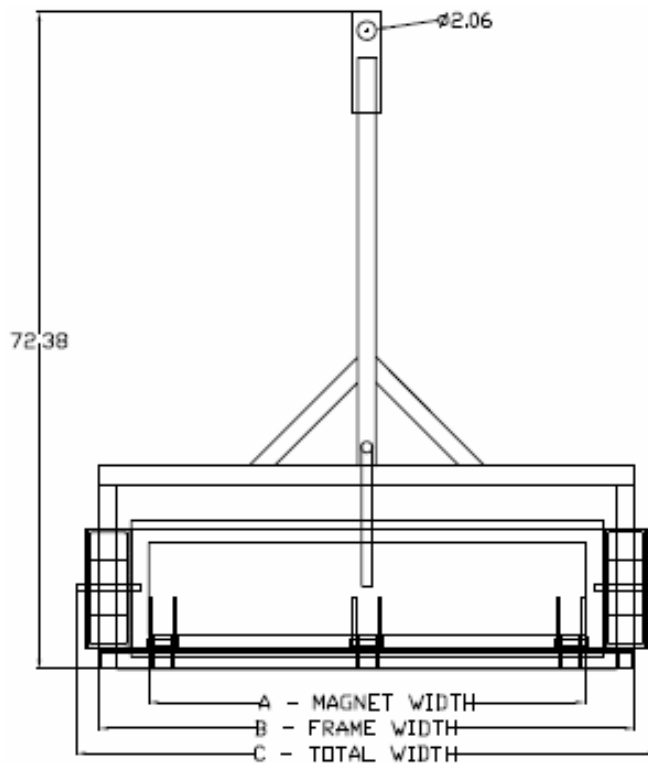

MODEL NO.	A	B	C
CHDRS36EZ	36"	47"	52"
CHDRS48EZ	48"	59"	64"
CHDRS60EZ	60"	71"	76"
CHDRS72EZ	72"	83"	88"

For technical assistance or to order

1-800-SUREMAG

900 S. Glaspie St.
Oxford, MI 48371
Ph: 248-628-3808
Fax: 248-628-3844

www.puritanmagnetics.com
Email: magnet@puritanmagnetics.com

Solutions to Your Magnetic Needs